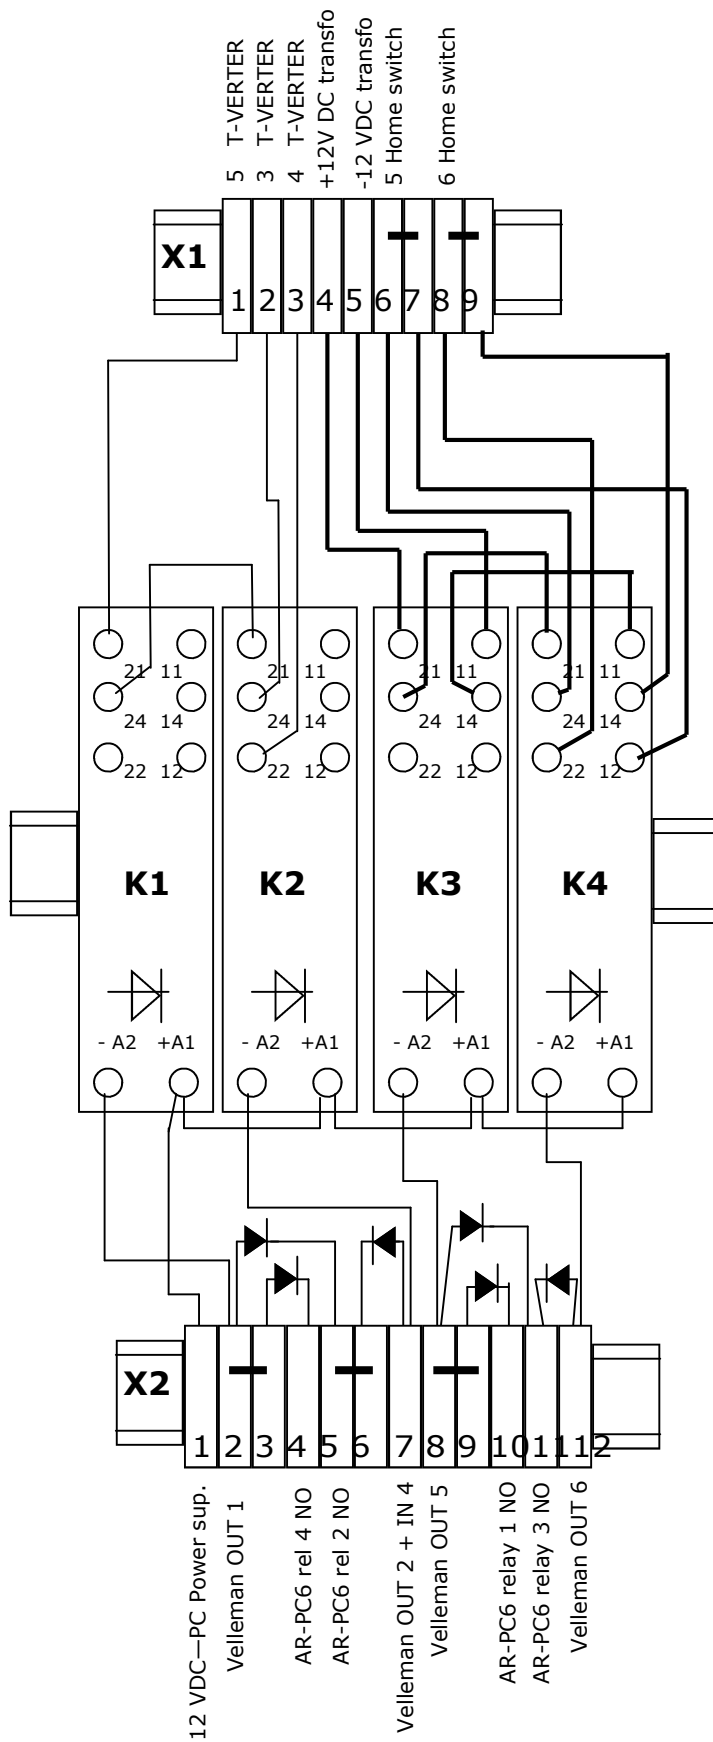

# Relay wiring for Uniwersal dome conversion to LesveDomeNet software solution

## part list

description	aantal
alu plate 2mm thickness 80mm x 200mm	1
Fibox TEMPO DR 215 DIN-rail 215 mm	1
Phoenix Contact UT 4 Seriekklemmen UT	21
Phoenix Contact 0203454 - fixed bridge 10 positions	1
<a href="#">Finder 95.95.3 Relaissocket</a>	4
Finder 99.80.9.024.99 relays accessory (diode + led)	4
Finder relay bracket	4
INDER 40.52.9.012.5000 Relay: DPDT 12VDC 8A/30VDC	4
wire 1,5 mm <sup>2</sup>	5m
wire 2,5 mm <sup>2</sup>	5m